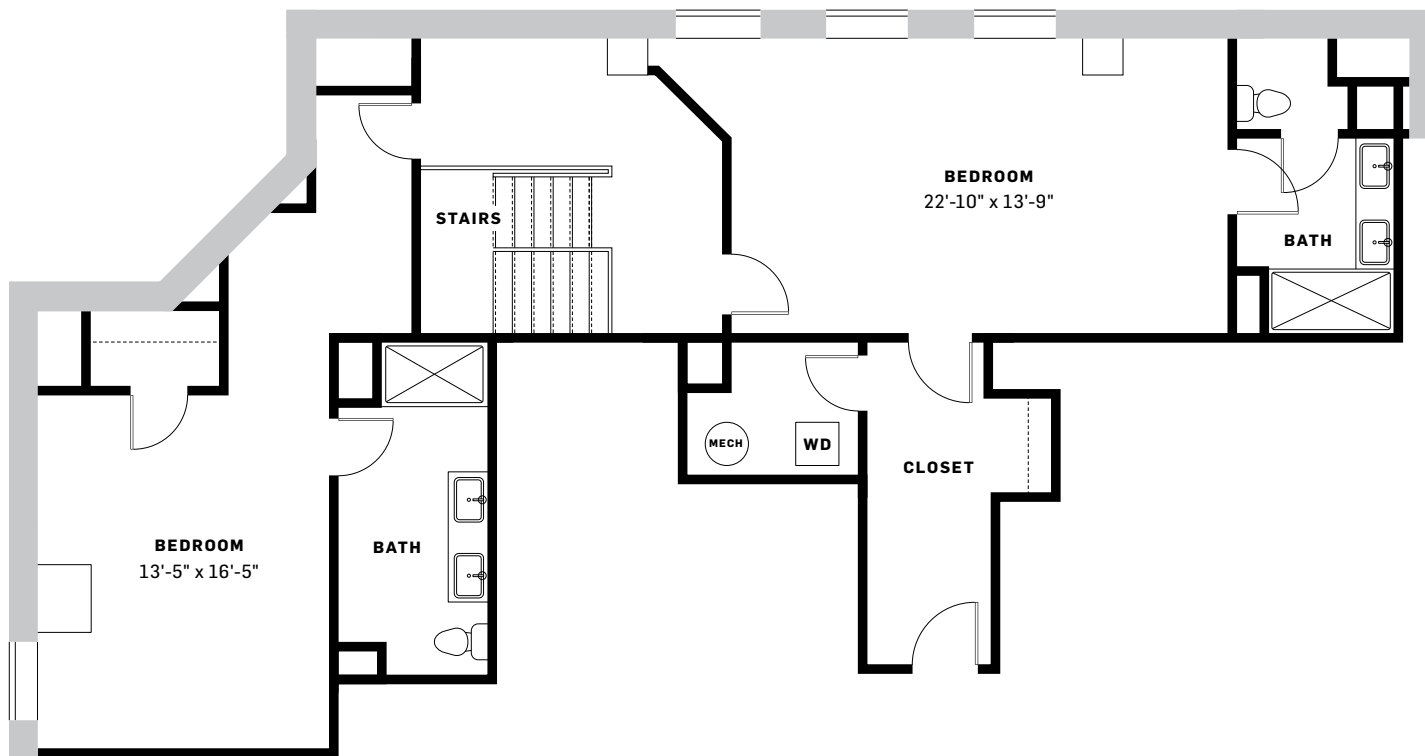

THE
LEVEQUE
 TOWER RESIDENCES

Unit 3603
 LEVEL 1

2 BEDROOM
 OFFICE
 2.5 BATH
 2,136 SQ FT

FLOOR
36

kaufman
 DEVELOPMENT

This floorplan represents the typical floorplan and is provided for informational purposes only. Square footage and dimensions are approximate and may vary with actual construction.

THE
LEVEQUE
TOWER RESIDENCES

Unit 3603
LEVEL 2

2 BEDROOM
OFFICE
2.5 BATH
2,136 SQ FT

FLOOR
37

kaufman
DEVELOPMENT

This floorpan represents the typical floorplan and is provided for informational purposes only. Square footage and dimensions are approximate and may vary with actual construction.

01

02

03

04

05

06

07

08

18

19

20

21

22

23

24

25