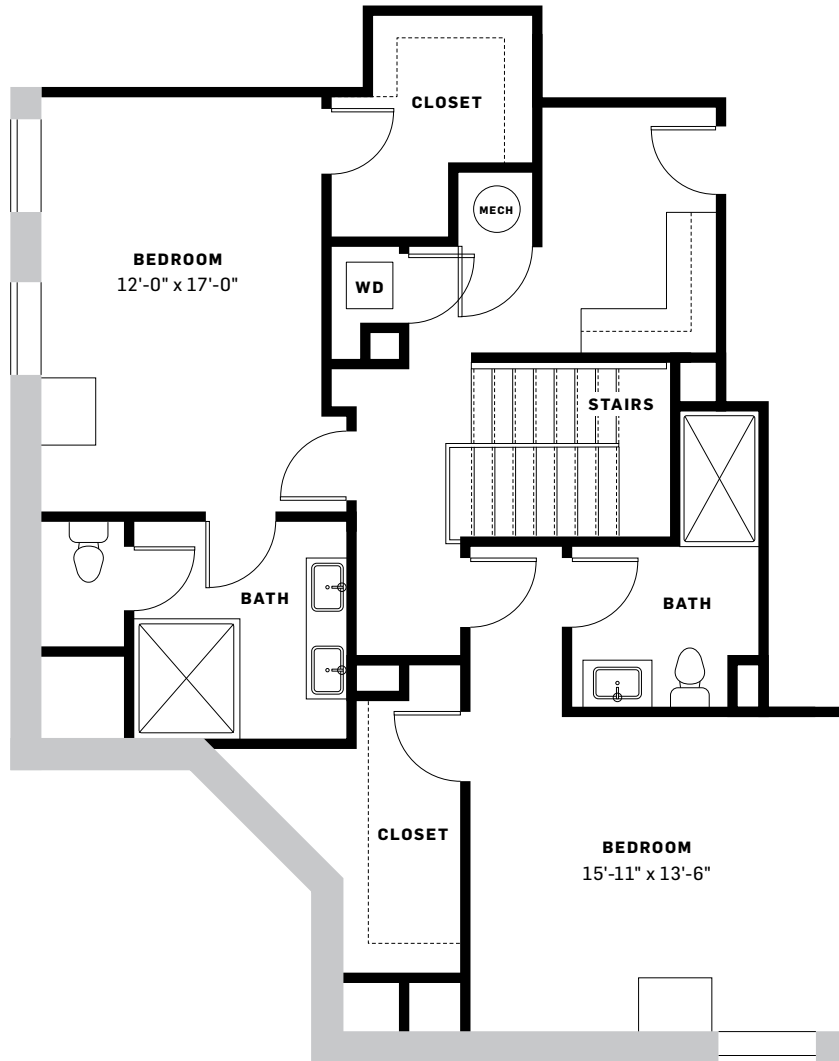

THE  
**LEVEQUE**  
 TOWER RESIDENCES

**Unit 3602**  
 LEVEL 1

2 BEDROOM  
 2.5 BATH  
 2,101 SQ FT

**kaufman**  
 DEVELOPMENT

This floorpan represents the typical floorplan and is provided for informational purposes only. Square footage and dimensions are approximate and may vary with actual construction.

THE  
**LEVEQUE**  
 TOWER RESIDENCES

**Unit 3602**  
 LEVEL 2

2 BEDROOM  
 2.5 BATH  
 2,101 SQ FT

FLOOR  
**37**

**kaufman**  
 DEVELOPMENT

This floorplan represents the typical floorplan and is provided for informational purposes only. Square footage and dimensions are approximate and may vary with actual construction.

Delta / Cassidy Single Handle Lavatory Faucet / Metal Pop up / Polished Nickel

**26 SHOWERHEAD:**

Delta / Trinsic Tub and Shower Trim / Champagne Bronze

**27 BATHTUB:**

American Standard / Princeton Recess Bath

**28 BATH ACCESSORIES:**

Delta - Trinsic Collection, chrome: Towel Bar, Towel Ring, TP Holder, Robe Hook

**29 VANITY MIRROR:**

Gatco/ Channel Rectangle Mirror

**30 VANITY LIGHTING:**

Visual Comfort / Bryant Sconce / Hand Rubbed Brass / White Paper Shade