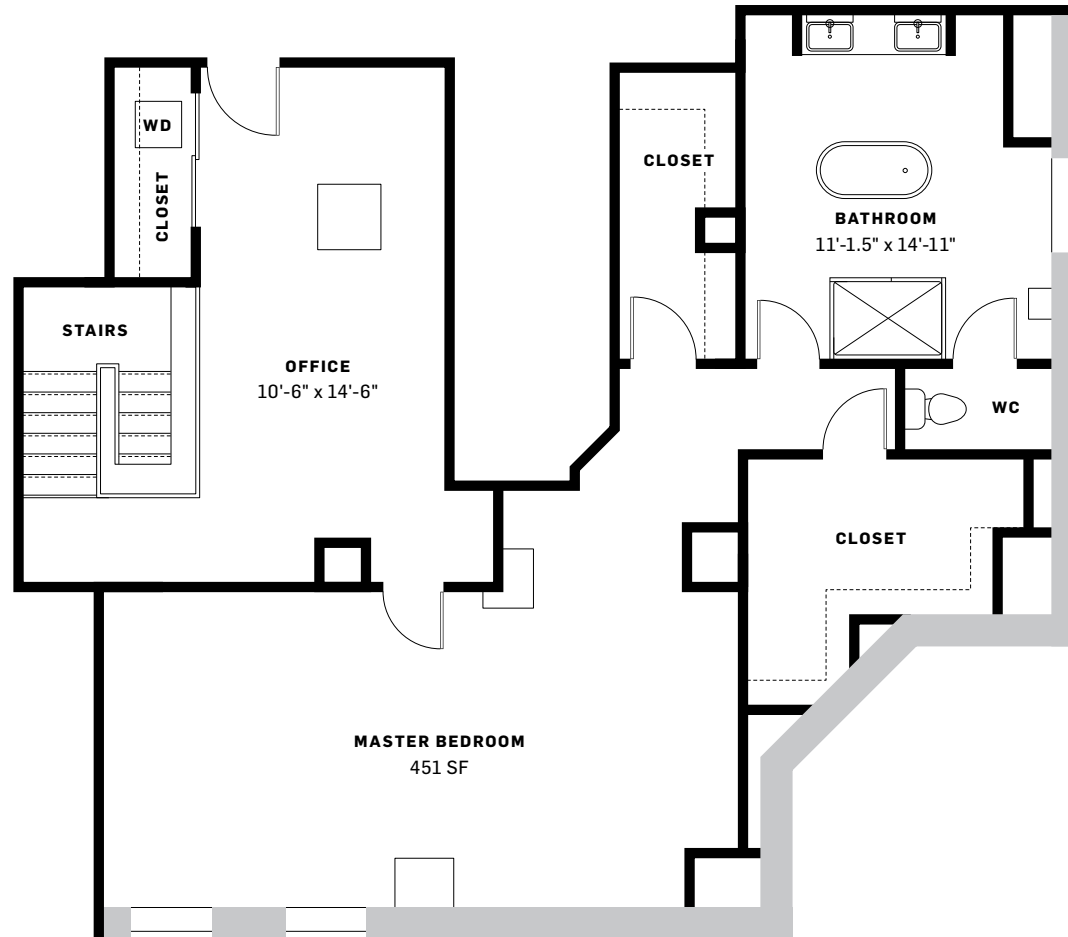

THE  
**LEVEQUE**  
 TOWER RESIDENCES

**Unit 3601**  
 LEVEL 1

2 BEDROOM  
 OFFICE  
 2.5 BATH  
 2,913 SQ FT

**kaufman**  
 DEVELOPMENT

This floorpan represents the typical floorplan and is provided for informational purposes only. Square footage and dimensions are approximate and may vary with actual construction.

THE  
**LEVEQUE**  
 TOWER RESIDENCES

**Unit 3601**  
 LEVEL 2

2 BEDROOM  
 OFFICE  
 2.5 BATH  
 2,913 SQ FT

**kaufman**  
 DEVELOPMENT

This floorpan represents the typical floorplan and is provided for informational purposes only. Square footage and dimensions are approximate and may vary with actual construction.

01

02

03

04

05

06

07

08

09

10

11

12

13

14

15

16