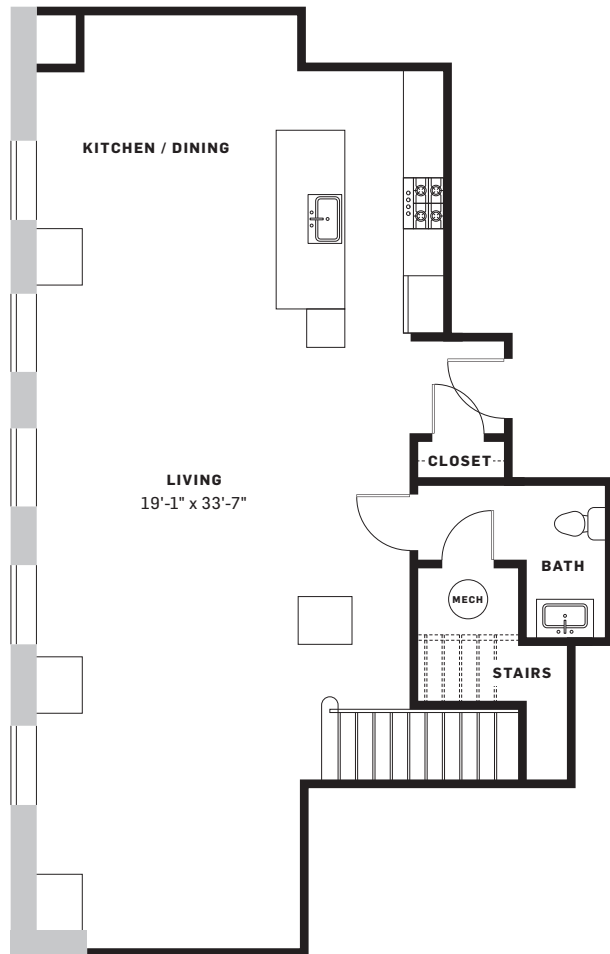

**Unit 36B**

2 BEDROOM  
2.5 BATH  
2,101 SQ FT

FLOOR  
36/37

LEVEL 1

LEVEL 2

## Kitchen

- 01 PENDANTS:**  
Restoration Hardware / Modern Boule Decrystal Single Pendant
- 02 CABINERY:**  
Echelon / Rossiter Slab door / Maple Storm
- 03 BACKSPLASH:**  
Floor and Décor Glass Tile / Pure Wool
- 04 COUNTERTOP:**  
Mystery White / Pencil Edge / Polished
- 05 REFRIGERATOR:**  
Sub Zero / Built-in French Door / Stainless Steel
- 06 RANGE/OVEN:**  
Wolf / Duel Fuel Range / Stainless Steel
- 07 DISHWASHER:** GE Monogram
- 08 HOOD:** BROAN Elite
- 09 FAUCET:**  
Delta / Trinsic Single Handle Pull-Down chrome
- 10 MICROWAVE:** Wolf / Stainless Steel
- 11 KITCHEN DOOR NOB:**  
Sutton Place Square Knob / Champagne

## Living

- 12 WASHER/DRYER COMBO:** LG Front Loading
- 13 SWING AND SLIDING DOORS HARDWARE:**  
Emtek / Helios Lever Satin Brass
- 14 WINE COOLER:**  
Edgestar / Stainless Steel / Black/ 30 Bottle

## Bathroom

- 15 CABINERY:**  
Echelon / Bellevue Door / Maple, River Rock Paint
- 16 COUNTERTOP:**  
Mystery White / Pencil edge, Polished
- 17 BATH KNOB:** Shaub & Co Fire Polished nickel
- 18 BATHROOM & SHOWER FLOOR TILE:**  
Carrara White / Herringbone / Marble Mosaic
- 19 SHOWER WALL TILE:**  
Floor and Décor / 3x9 8mm Glass Tile / Pure Snow
- 20 SINK FAUCET:**  
Delta / Trinsic Single Handle / Champagne Bronze
- 21 SHOWERHEAD:**  
Delta / Trinsic Tub and Shower Trim / Champagne Bronze
- 22 VANITY MIRROR:**  
Gatco / Channel Rectangle Mirror
- 23 VANITY LIGHTING:**  
Visual Comfort / Bryant Sconce / Hand Rubbed Brass / White Paper Shade