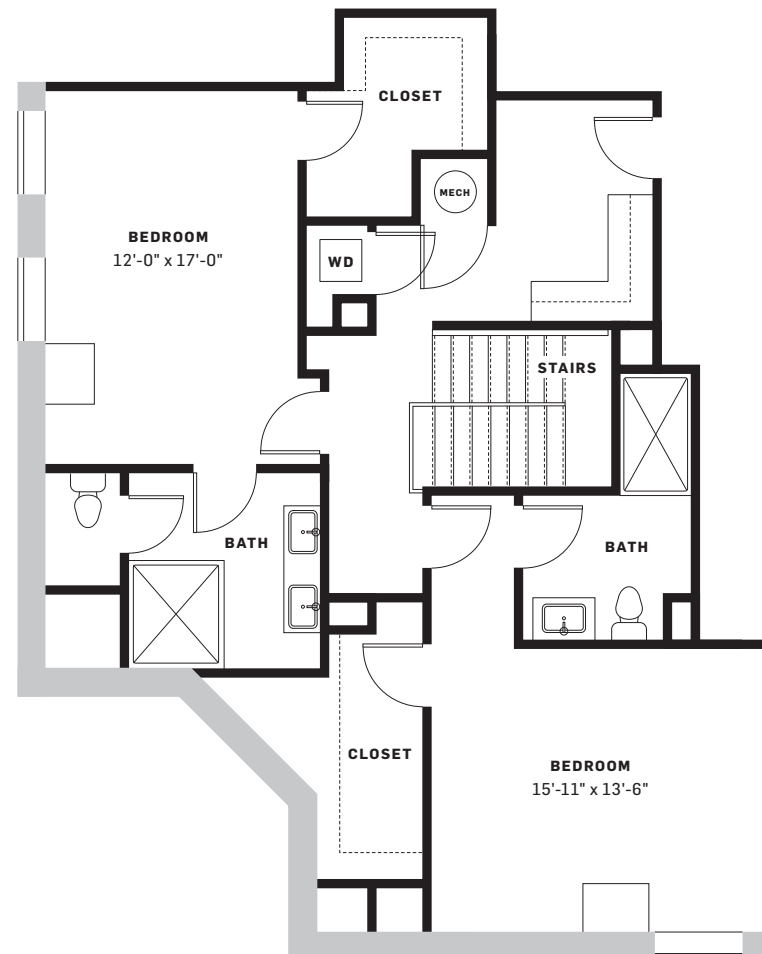

**Unit 36B**

2 BEDROOM  
2.5 BATH  
2,101 SQ FT

FLOOR  
36/37

LEVEL 1

LEVEL 2

## Kitchen

- 01 PENDANTS:**  
Restoration Hardware / Modern Boule Decrystal Single Pendant
- 02 CABINERY:**  
Echelon / Rossiter Slab door / Maple Storm
- 03 BACKSPLASH:**  
Floor and Décor Glass Tile / Pure Wool
- 04 COUNTERTOP:**  
Mystery White / Pencil Edge / Polished
- 05 REFRIGERATOR:**  
Sub Zero / Built-in French Door / Stainless Steel
- 06 RANGE/OVEN:**  
Wolf / Duel Fuel Range / Stainless Steel
- 07 DISHWASHER:** GE Monogram
- 08 HOOD:** BROAN Elite
- 09 FAUCET:**  
Delta / Trinsic Single Handle Pull-Down chrome
- 10 MICROWAVE:** Wolf / Stainless Steel
- 11 KITCHEN DOOR NOB:**  
Sutton Place Square Knob / Champagne

## Living

- 12 WASHER/DRYER COMBO:** LG Front Loading
- 13 SWING AND SLIDING DOORS HARDWARE:**  
Emtek / Helios Lever Satin Brass
- 14 WINE COOLER:**  
Edgestar / Stainless Steel / Black/ 30 Bottle

## Bathroom

- 15 CABINERY:**  
Echelon / Bellevue Door / Maple, River Rock Paint
- 16 COUNTERTOP:**  
Mystery White / Pencil edge, Polished
- 17 BATH KNOB:** Shaub & Co Fire Polished nickel
- 18 BATHROOM & SHOWER FLOOR TILE:**  
Carrara White / Herringbone / Marble Mosaic
- 19 SHOWER WALL TILE:**  
Floor and Décor / 3x9 8mm Glass Tile / Pure Snow
- 20 SINK FAUCET:**  
Delta / Trinsic Single Handle / Champagne Bronze
- 21 SHOWERHEAD:**  
Delta / Trinsic Tub and Shower Trim / Champagne Bronze
- 22 VANITY MIRROR:**  
Gatco / Channel Rectangle Mirror
- 23 VANITY LIGHTING:**  
Visual Comfort / Bryant Sconce / Hand Rubbed Brass / White Paper Shade