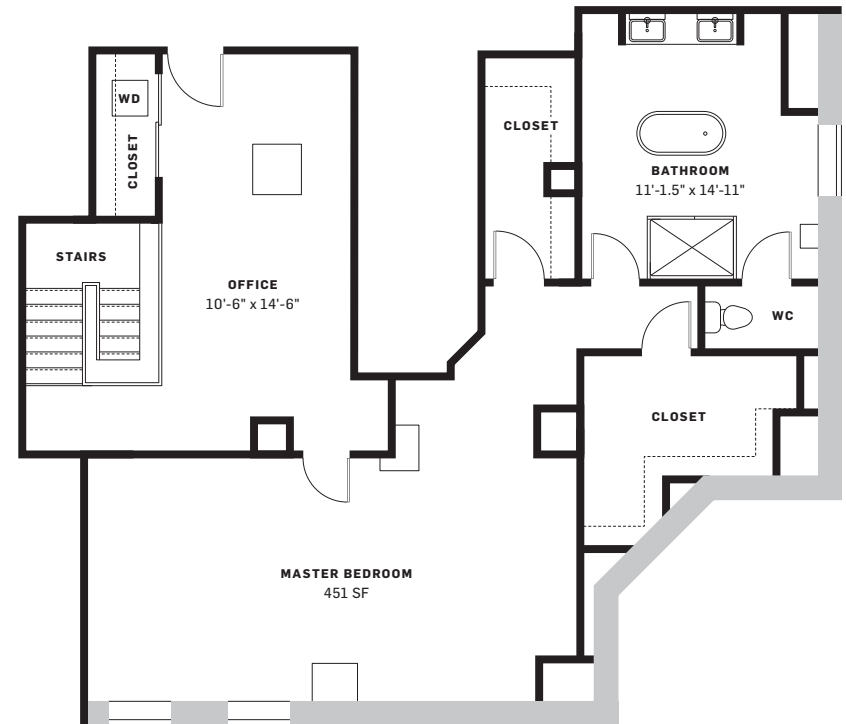

Unit 36A

2 BEDROOM
OFFICE
2.5 BATH
2,913 SQ FT

LEVEL 1

LEVEL 2

Kitchen

- 01 PENDANTS:**
EF Chapman Easterly Large Pendant / Polished Nickel
- 02 CABINETS:**
Armstrong / Cheswick Door Flat Panel / Maple, Onyx Paint
- 03 BACKSPLASH:**
The Tile Bar / Helix Nero Marquina / Marble & Mirror Tile
- 04 COUNTERTOP:**
Mont Blanc Marble / Pencil Edge / Polished
- 05 REFRIGERATOR:**
Sub Zero Built-in French Door / Stainless Steel
- 06 RANGE/OVEN:**
Wolf Duel Fuel Range / Stainless Steel
- 07 DISHWASHER:** GE Monogram
- 08 HOOD:** BROAN Elite
- 09 FAUCET:**
Delta / Trinsic Single Handle Pull-Down chrome
- 10 MICROWAVE:** Wolf Stainless Steel

Living

- 11 WASHER/DRYER COMBO:** LG Front Loading
- 12 FLOORING:**
Classico Tile / Marmoker / Marble look ceramic tile, grigio statuario
- 13 SWING AND SLIDING DOORS HARDWARE:**
Emtek Helios Lever / Square Rose in Flat Black
- 14 WINE COOLER**
Edgestar / Stainless Steel / Black / 30 Bottle