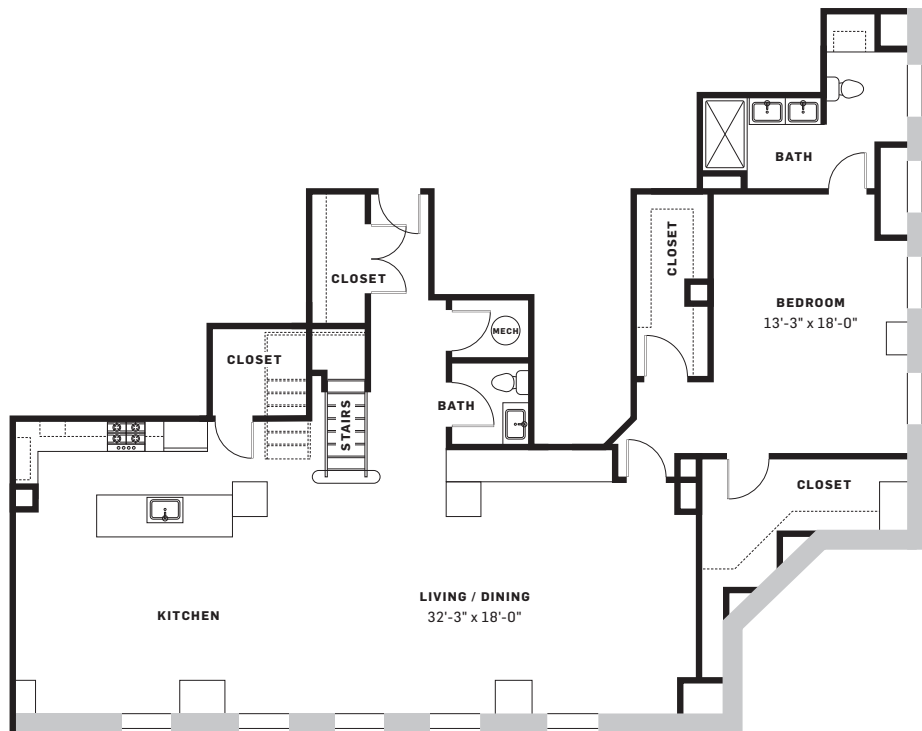

Unit 36A

2 BEDROOM
OFFICE
2.5 BATH
2,913 SQ FT

LEVEL 1

LEVEL 2

Kitchen

- 01 PENDANTS:**
EF Chapman Easterly Large Pendant / Polished Nickel
- 02 CABINETS:**
Armstrong / Cheswick Door Flat Panel / Maple, Onyx Paint
- 03 BACKSPLASH:**
The Tile Bar / Helix Nero Marquina / Marble & Mirror Tile
- 04 COUNTERTOP:**
Mont Blanc Marble / Pencil Edge / Polished
- 05 REFRIGERATOR:**
Sub Zero Built-in French Door / Stainless Steel
- 06 RANGE/OVEN:**
Wolf Duel Fuel Range / Stainless Steel
- 07 DISHWASHER:** GE Monogram
- 08 HOOD:** BROAN Elite
- 09 FAUCET:**
Delta / Trinsic Single Handle Pull-Down chrome
- 10 MICROWAVE:** Wolf Stainless Steel

Living

- 11 WASHER/DRYER COMBO:** LG Front Loading
- 12 FLOORING:**
Classico Tile / Marmoker / Marble look ceramic tile, grigio statuario
- 13 SWING AND SLIDING DOORS HARDWARE:**
Emtek Helios Lever / Square Rose in Flat Black
- 14 WINE COOLER**
Edgestar / Stainless Steel / Black / 30 Bottle