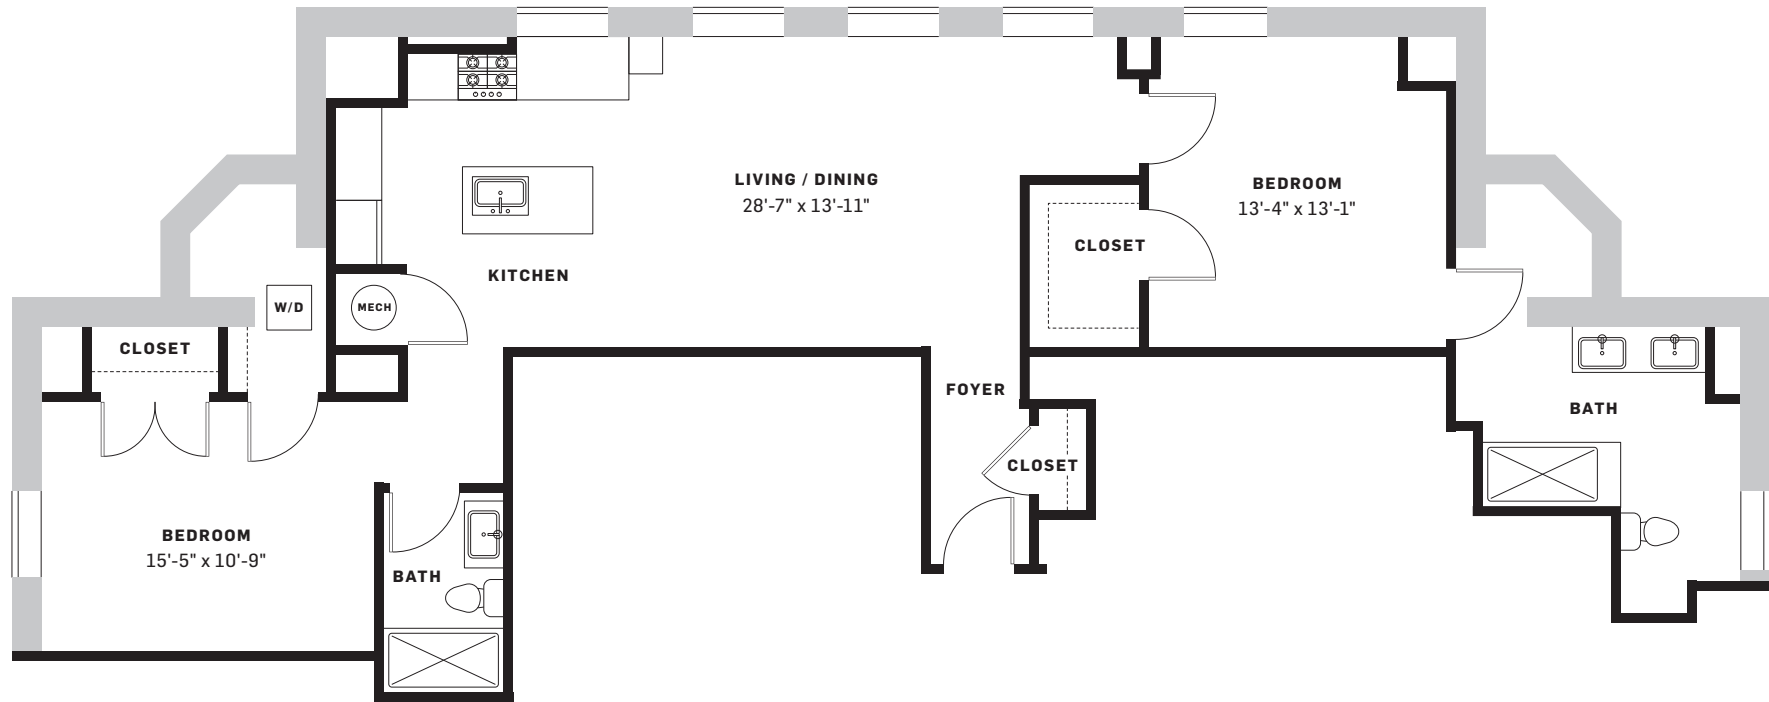

**Unit 34B**

2 BEDROOM  
2 BATH  
1,193 SQ FT

## Kitchen

- 01 PENDANTS:**  
EF Chapman Easterly Large Pendant / Polished Nickel
- 02 CABINETS:**  
Echelon / Belleview Door / Maple, River Rock Paint
- 03 BACKSLASH:**  
The Tile Bar / Monarch Winter Magic
- 04 REFRIGERATOR:**  
GE Café Series / French-Door
- 05 RANGE/OVEN:**  
GE Café Series / Range W/ Baking door
- 06 DISHWASHER:** GE Café Series
- 07 HOOD:** BROAN Elite
- 08 FAUCET:**  
Delta / Trinsic Single Handle Pull-Down chrome
- 09 MICROWAVE:**  
GE Café Series / Drawer Microwave

## Living

- 10 WASHER/DRYER COMBO:** LG Front Loading
- 11 FLOORING:**  
Coswick Chevron / Oak / Milk Chocolate
- 12 INTERIOR DOOR HARDWARE:**  
Emtek Helios Lever / Polished Chrome
- 13 WINE COOLER:**  
Edgestar / Stainless Steel / Black / 30 Bottle

## Bathroom

- 14 CABINETS:**  
Echelon / Belleview Door / Maple / Alpine White
- 15 COUNTERTOP:**  
Mystery White / Pencil edge, Polished
- 16 FLOOR TILE:**  
The Tile Bar / White Calacatta / Gold Polished Marble
- 17 SHOWER FLOOR TILE:**  
Carrara White / Herringbone / Marble Mosaic
- 18 SHOWER WALL TILE:**  
Floor and Décor / Glass Tile / Pure Shadow
- 19 VANITY LIGHTING:**  
Restoration Hardware / 20th C. Factory Filament / Milk Glass Sconce in Polished Nickel
- 20 SINK FAUCET:**  
Delta – Trinsic / Single Handle Lavatory Faucet / Nickel
- 21 SHOWERHEAD:** Hudson Reed chrome
- 22 VANITY MIRROR:**  
Gatco / Channel Rectangle Mirror
- 23 BATH DOOR NOB:**  
Top Knobs / Podium Pull / Polished Nickel