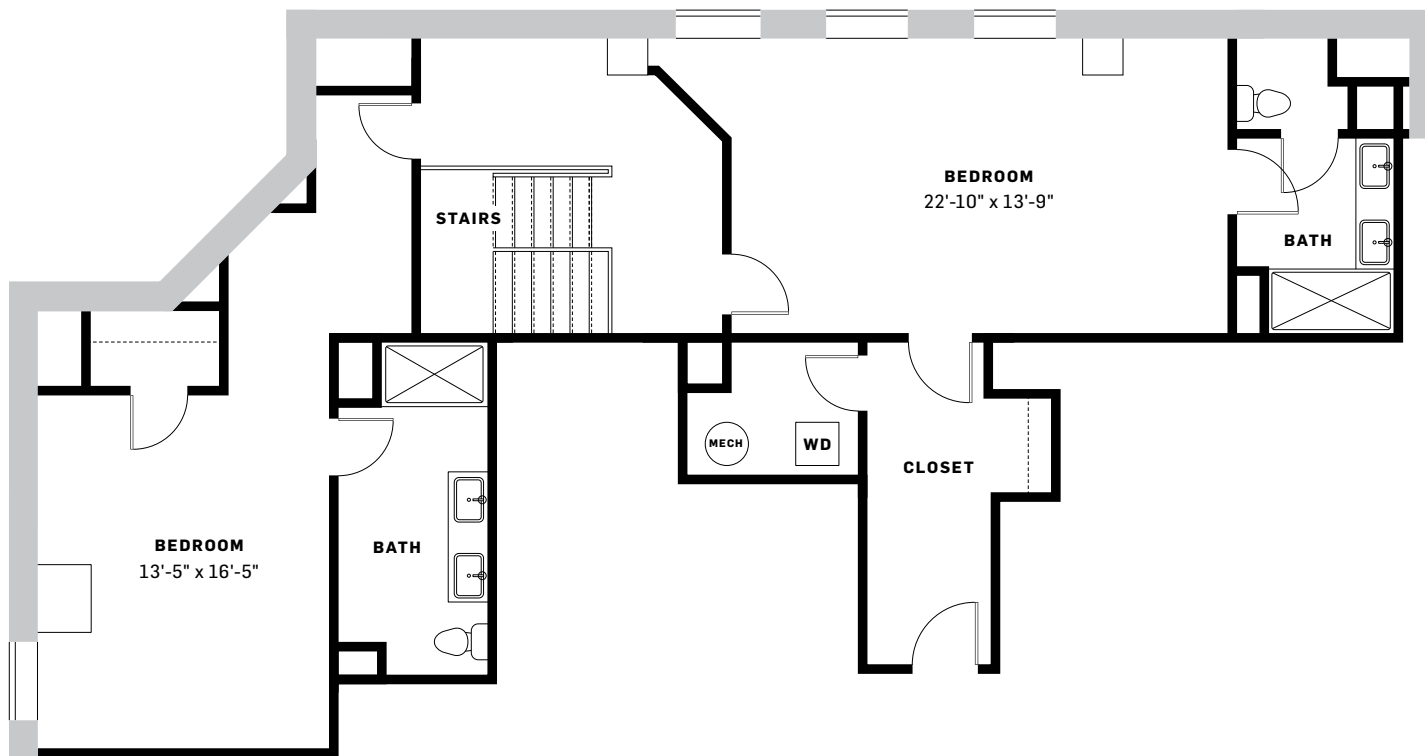

THE
LEVEQUE
TOWER RESIDENCES

Unit 36C
LEVEL 1

2 BEDROOM
OFFICE
2.5 BATH
2,266 SQ FT

kaufman
DEVELOPMENT

This floorplan represents the typical floorplan and is provided for informational purposes only. Square footage and dimensions are approximate and may vary with actual construction.

THE
LEVEQUE
 TOWER RESIDENCES

Unit 36C
 LEVEL 2

2 BEDROOM
 OFFICE
 2.5 BATH
 2,266 SQ FT

FLOOR
37

kaufman
 DEVELOPMENT

This floorpan represents the typical floorplan and is provided for informational purposes only. Square footage and dimensions are approximate and may vary with actual construction.

01

02

03

04

05

06

07

08

18

19

20

21

22

23

24

25