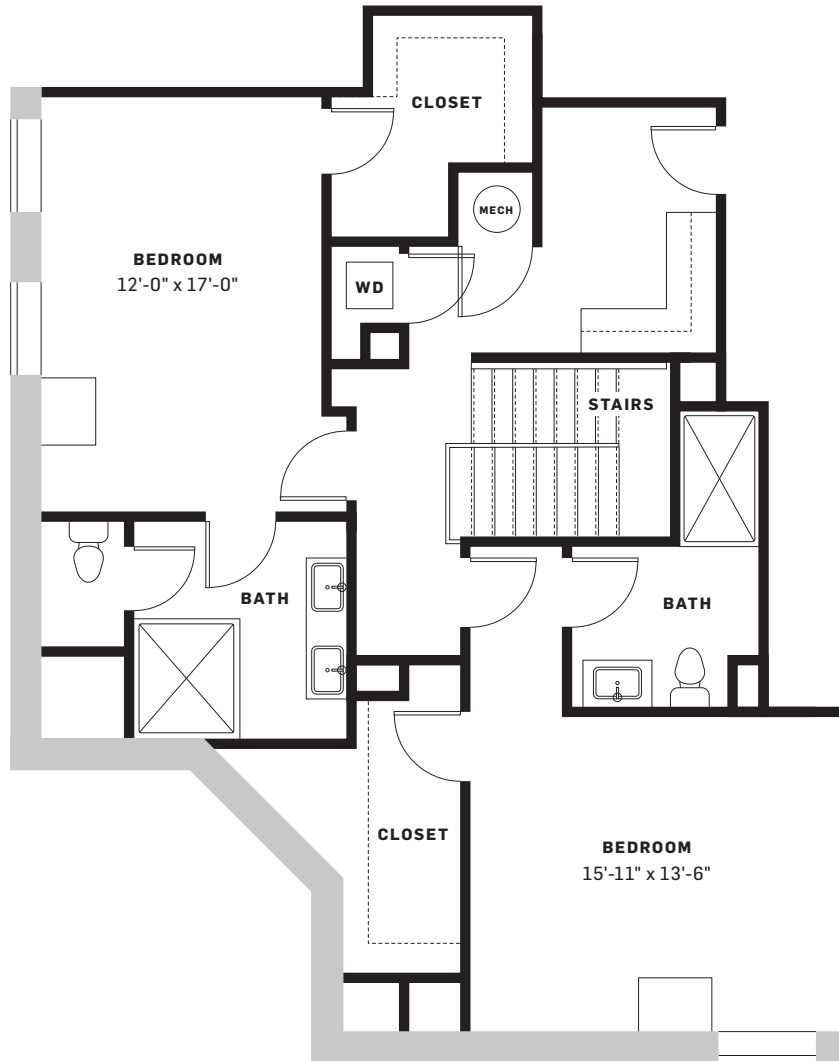

THE  
**LEVEQUE**  
 TOWER RESIDENCES

**Unit 36B**  
 LEVEL 1

2 BEDROOM  
 2.5 BATH  
 2,188 SQ FT

**kaufman**  
 DEVELOPMENT

This floorpan represents the typical floorplan and is provided for informational purposes only. Square footage and dimensions are approximate and may vary with actual construction.

THE  
**LEVEQUE**  
 TOWER RESIDENCES

**Unit 36B**  
 LEVEL 2

2 BEDROOM  
 2.5 BATH  
 2,188 SQ FT

FLOOR  
**37**

**kaufman**  
 DEVELOPMENT

This floorplan represents the typical floorplan and is provided for informational purposes only. Square footage and dimensions are approximate and may vary with actual construction.

## Bathroom

### 29 VANITY MIRROR:

Gatco/ Channel Rectangle Mirror