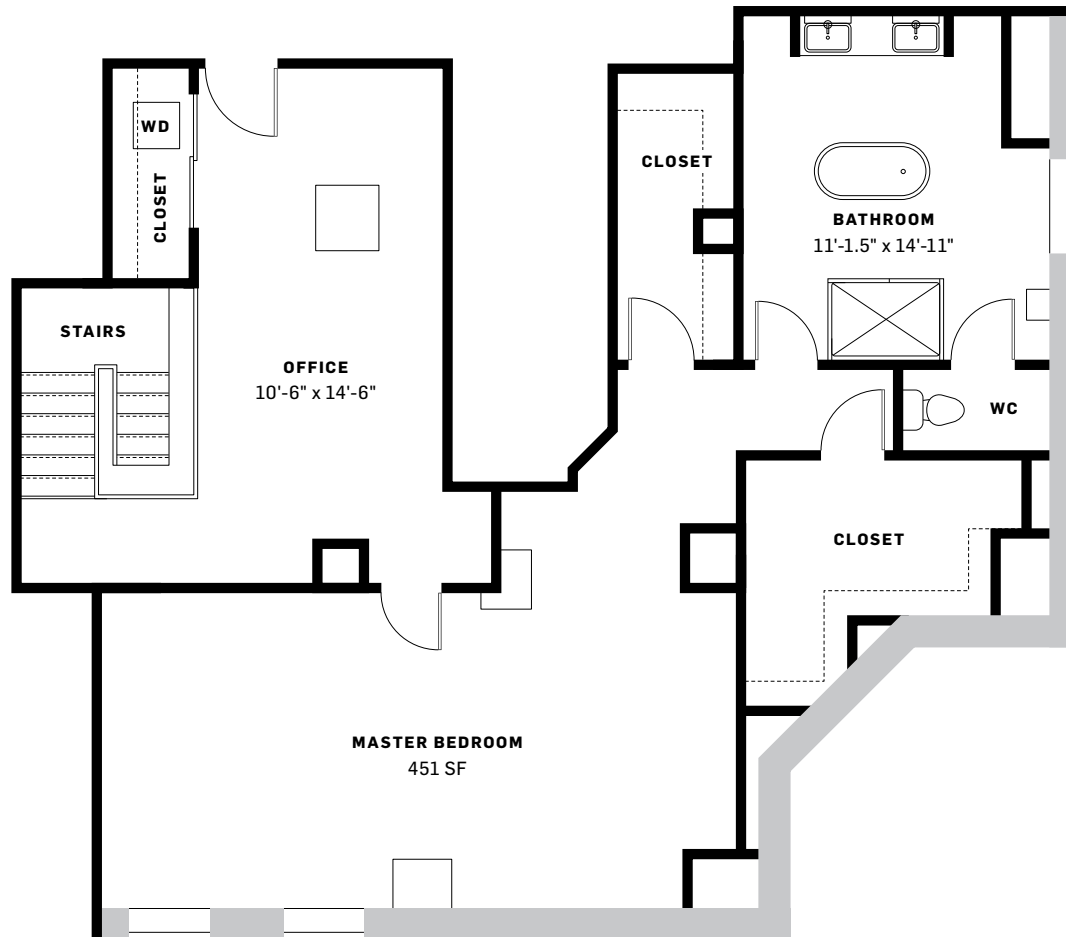

THE
LEVEQUE
 TOWER RESIDENCES

Unit 36A
 LEVEL 1

2 BEDROOM
 OFFICE
 2.5 BATH
 2,877 SQ FT

kaufman
 DEVELOPMENT

This floorpan represents the typical floorplan and is provided for informational purposes only. Square footage and dimensions are approximate and may vary with actual construction.

01

02

03

04

05

06

07

08

21 SHOWER WALL TILE:

The Tile Bar / White Carrara / 3x6 Beveled

22 VANITY LIGHTING:

Restoration Hardware / Petite Candlestick Sconce / Polished Nickel

23 SINK:

Kohler / Ladena / White

24 SINK FAUCET:

Delta - Trinsic / Single Handle Lavatory Faucet / Chrome

25 SHOWERHEAD:

Hudson Reed chrome

26 BATHTUB:

American Standard / Princeton Recess Bath / W/ Integral Overflow

27 WINDOW COVERINGS:

Shade Cloth / Canal in Cornsilk

28 BATH ACCESSORIES:

Delta - Trinsic Collection, chrome: Towel Bar, Towel Ring, TP Holder, Robe Hook