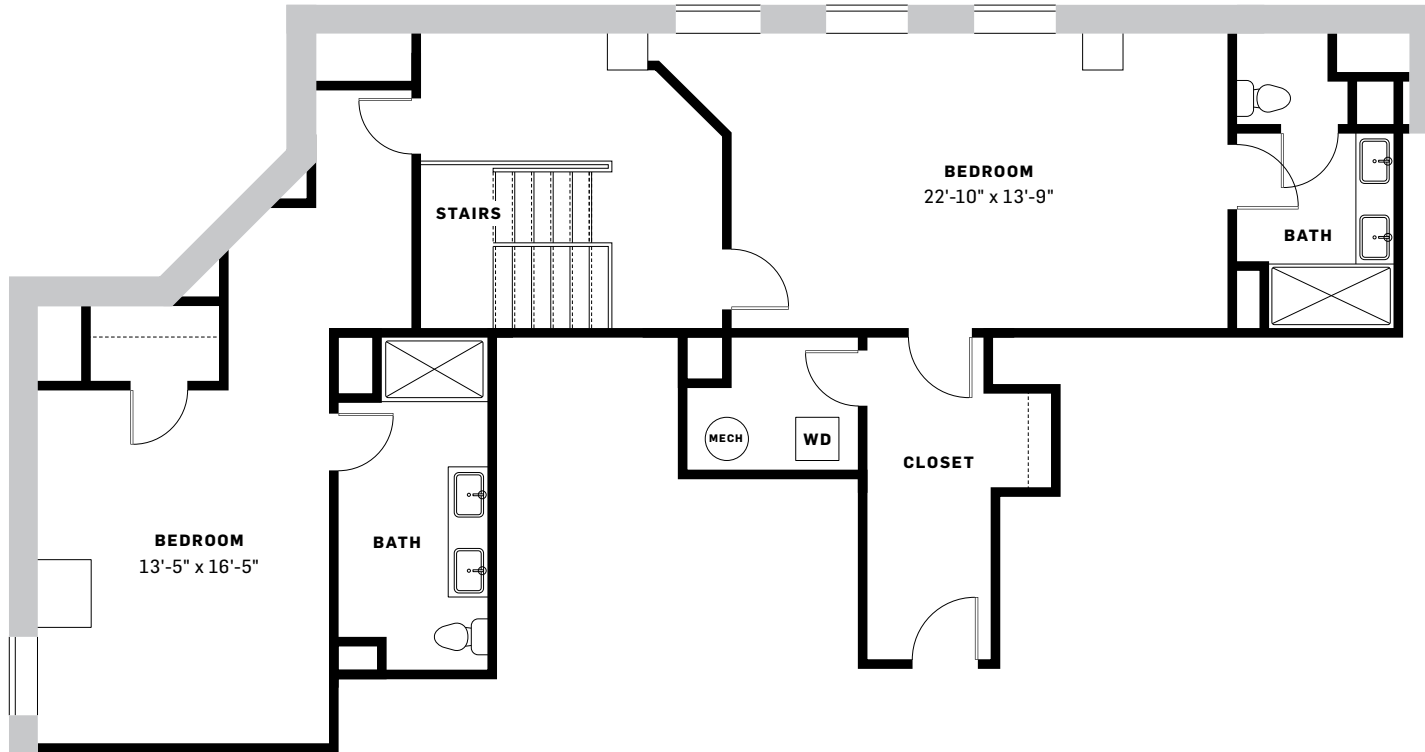

THE
LEVEQUE
TOWER RESIDENCES

Unit 36C
LEVEL 1

2 BEDROOM
OFFICE
2.5 BATH
2,266 SQ FT

kaufman
DEVELOPMENT

This floorplan represents the typical floorplan and is provided for informational purposes only. Square footage and dimensions are approximate and may vary with actual construction.

THE
LEVEQUE
TOWER RESIDENCES

Unit 36C
LEVEL 2

2 BEDROOM
OFFICE
2.5 BATH
2,266 SQ FT

FLOOR
37

kaufman
DEVELOPMENT

This floorpan represents the typical floorplan and is provided for informational purposes only. Square footage and dimensions are approximate and may vary with actual construction.