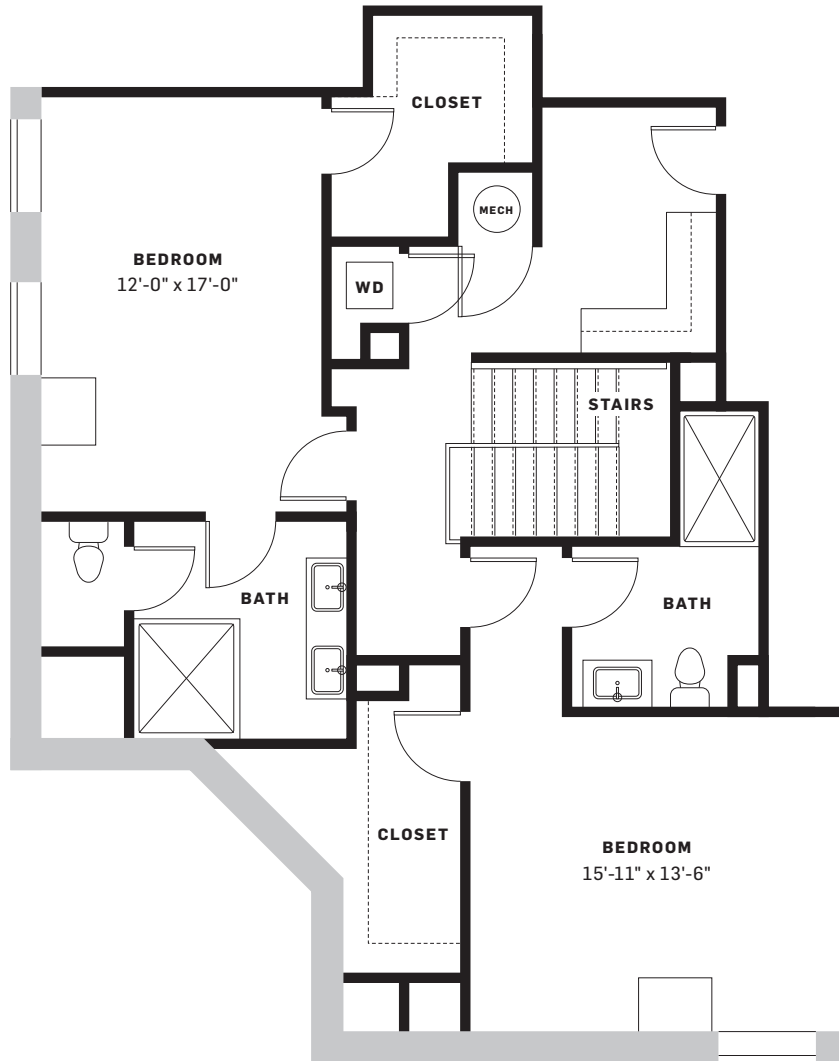

THE  
**LEVEQUE**  
 TOWER RESIDENCES

**Unit 36B**  
 LEVEL 1

2 BEDROOM  
 2.5 BATH  
 2,188 SQ FT

**kaufman**  
 DEVELOPMENT

This floorpan represents the typical floorplan and is provided for informational purposes only. Square footage and dimensions are approximate and may vary with actual construction.

THE  
**LEVEQUE**  
 TOWER RESIDENCES

**Unit 36B**  
 LEVEL 2

2 BEDROOM  
 2.5 BATH  
 2,188 SQ FT

FLOOR  
**37**

**kaufman**  
 DEVELOPMENT

This floorplan represents the typical floorplan and is provided for informational purposes only. Square footage and dimensions are approximate and may vary with actual construction.