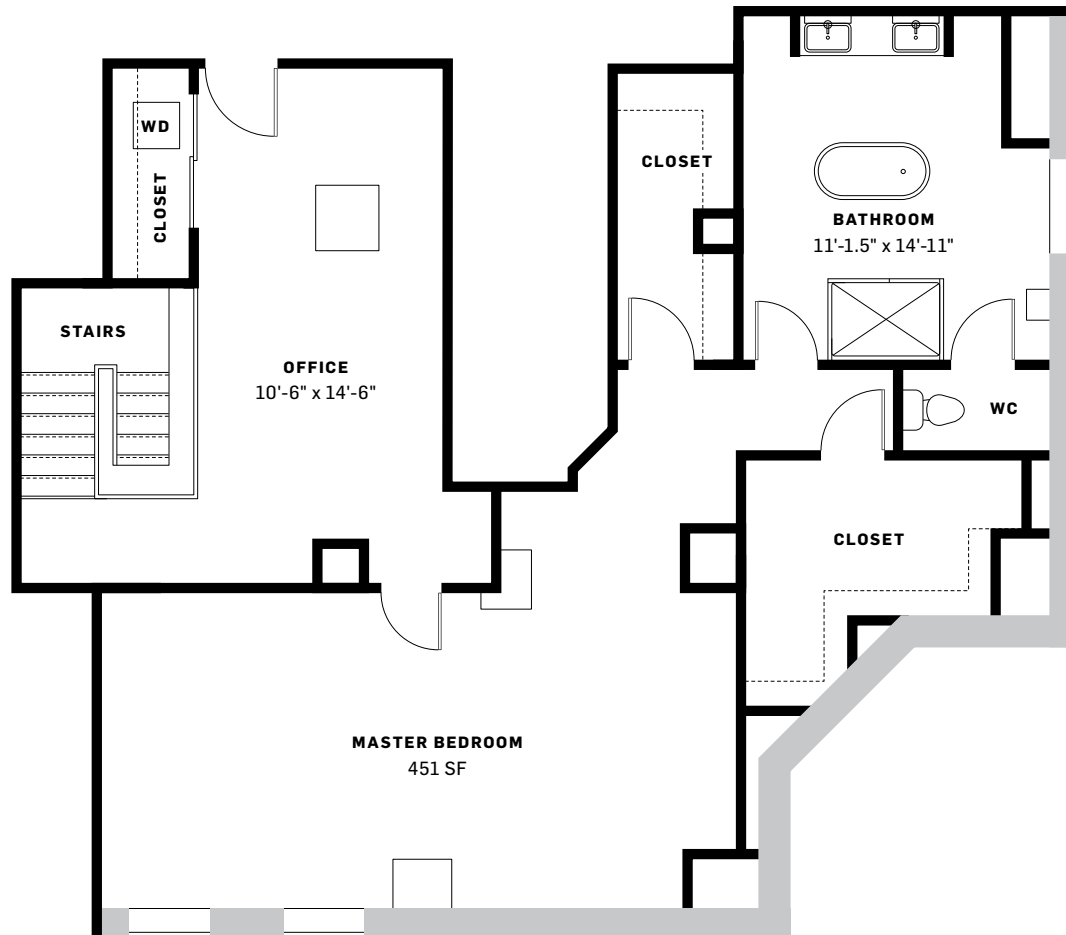

THE
LEVEQUE
 TOWER RESIDENCES

Unit 36A
 LEVEL 1

2 BEDROOM
 OFFICE
 2.5 BATH
 2,877 SQ FT

kaufman
 DEVELOPMENT

This floorpan represents the typical floorplan and is provided for informational purposes only. Square footage and dimensions are approximate and may vary with actual construction.

THE
LEVEQUE
 TOWER RESIDENCES

Unit 36A
 LEVEL 2

2 BEDROOM
 OFFICE
 2.5 BATH
 2,877 SQ FT

kaufman
 DEVELOPMENT

This floorpan represents the typical floorplan and is provided for informational purposes only. Square footage and dimensions are approximate and may vary with actual construction.